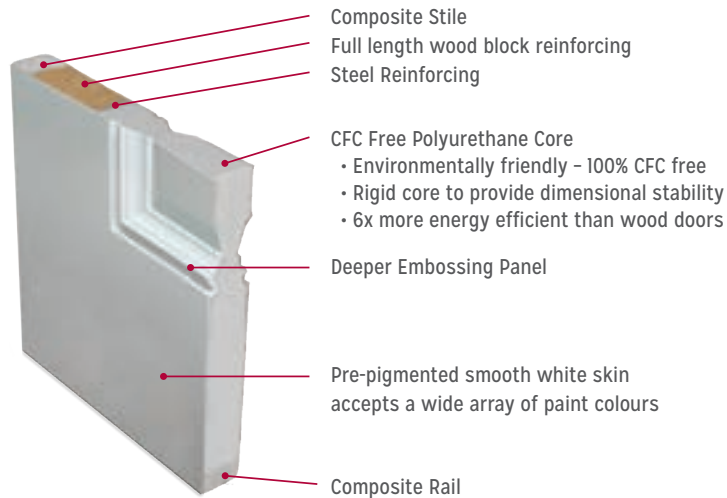

Sidelite bead PA966

Brickmold PA964

FIBERGLASS

DOOR SLABS

Specifically designed to withstand the harsh Canadian climate.

25 Limited
 Manufacturer's
YEAR Warranty

Smooth white pre-pigmented fiberglass doors have a warm white finish to match the composite frame. The doors will accept an array of paint colours to match the decor of your home.