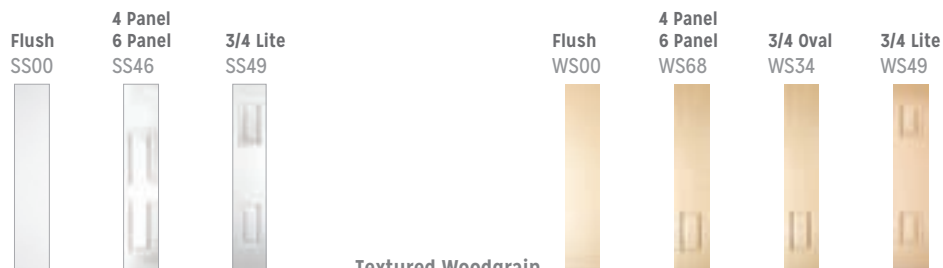

SIDELITES (MATCHING SLABS ARE LISTED)

Smooth White

13 3/4" x 79"	•	•	•
11 3/4" x 79"	•	•	•

Textured Woodgrain

13 3/4" x 79"	•	•	•	•
11 3/4" x 79"	•	•	•	•