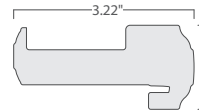

Astragal/Mullions

PA965